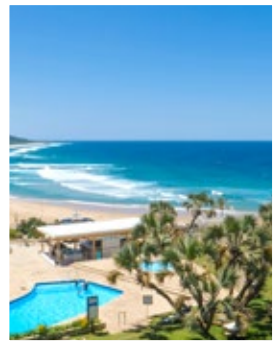

BOOK YOUR BOARDROOM BENEATH THE AFRICAN SKY

Dream Hotels & Resorts would like to introduce fresh, safe and exciting new environments for you to reconnect and engage with your corporate teams.

**CONTACT US FOR YOUR TAILORED MEETING
SPACE IN THE BUSH, BERG AND BEACH:**

trade@dreamresorts.co.za
24hr Central Reservations: 0861 010 347

SCAN THIS QR CODE TO
FIND OUT MORE ABOUT THIS
UNIQUE OPTION FOR YOUR
NEXT CONFERENCE