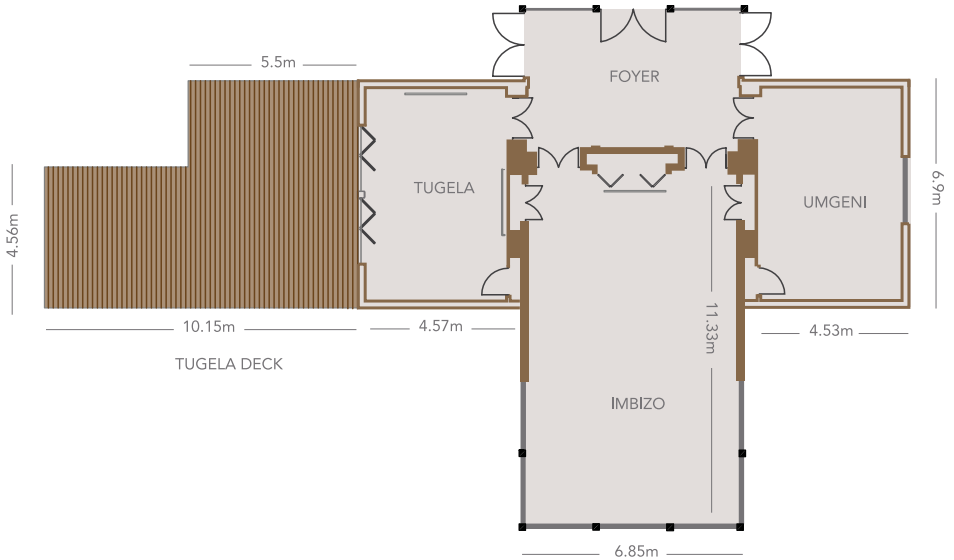

RESORT FACILITIES

ROOM FACILITIES

Rooms: 10 superior king rooms, 8 luxury twin rooms, 2 deluxe suites, 2 one bedroom presidential suites, 4 one bedroom self-catering apartments, 2 two bedroom presidential suites.

SHUTTLE
SERVICE

WI-FI

SEATING	TUGELA	IMBIZO	UMGENI
SCHOOL ROOM	-	36 pax	18 pax
BOARDROOM	6 pax	20 pax	12 pax
BANQUET	-	50 pax	20 pax
U-SHAPE	-	26 pax	12 pax
CHEVRON	-	40 pax	-
CABARET	-	32 pax	16 pax
RECEPTION	-	50 pax	30 pax
THEATRE	-	60 pax	20 pax