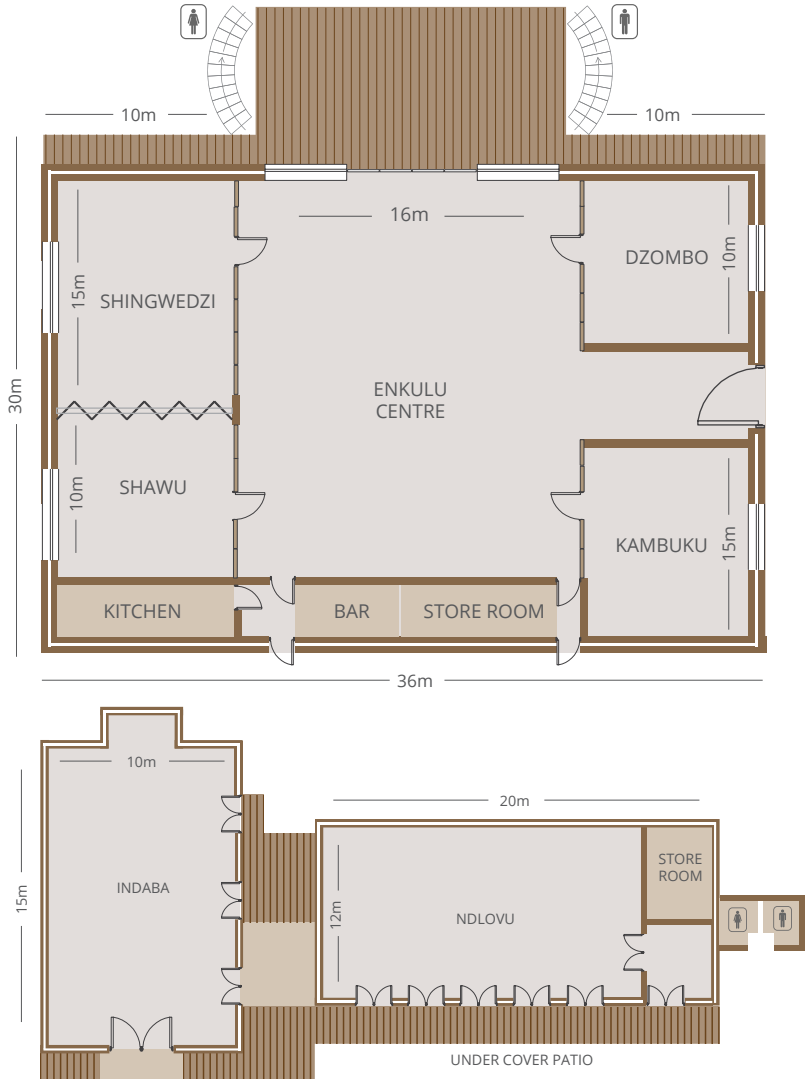

CONFERENCE FACILITIES

AIRCON

COFFEE/TEA
FACILITIES

CONFERENCE
ROOMS

PARKING

PODIUM

PROJECTOR
& SCREEN

TEAM
BUILDING

WI-FI

T: +27 (0)13 243 9401/2 | C: +27 (0)82 892 3029 or +27 (0)82 893 1907
E: info@olifantsriverlodge.co.za | 8 President Street, Presidentsrus, Middelburg
158km from O.R. Tambo International Airport
186km from Lanseria Airport | 24hr Central Reservations: +27 (0)861 010 347