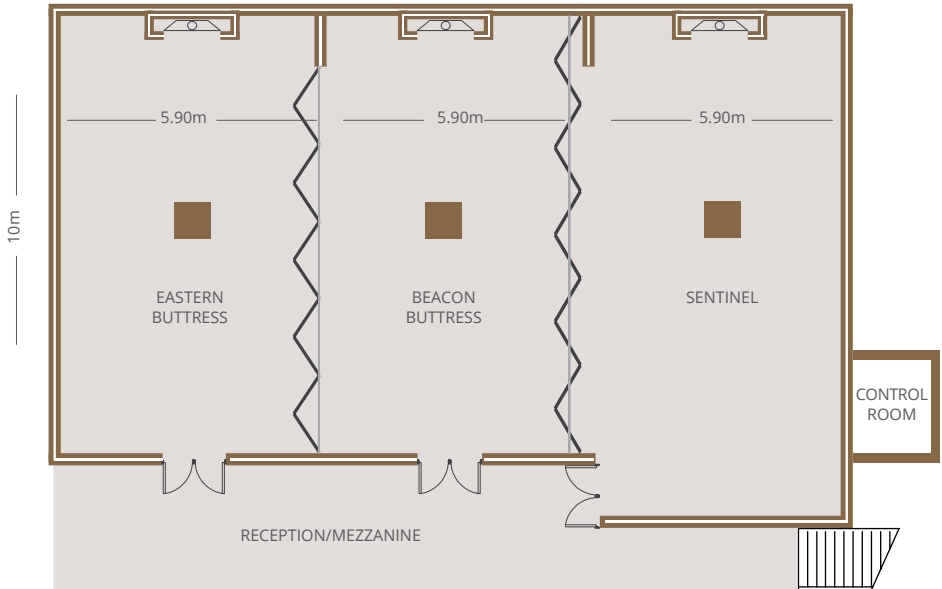

CONFERENCE FACILITIES

AIRCON

COFFEE/TEA FACILITIES

CONFERENCE ROOMS

PARKING

PODIUM

PROJECTOR & SCREEN

TEAM BUILDING

WI-FI

SEATING	ALL ROOMS	EASTERN & BEACON BUTTRESS	BEACON BUTTRESS & SENTINEL
SCHOOL ROOM	108 pax	72 pax	72 pax
CINEMA	130 pax	80 pax	80 pax
U-SHAPE	60 pax	40 pax	40 pax
WORKSHOP (ROUND TABLES)	90 pax	50 pax	50 pax
HERRINGBONE	100 pax	50 pax	50 pax
COCKTAIL STANDING	132 pax	88 pax	88 pax

Pax may vary according to seating arrangement There are also two boardrooms available

T: +27 (0)36 438 2500 | E: res@lsh.co.za
R74 near Oliviershoek Pass, Bergville | 297km from King Shaka International Airport
322km from O.R. Tambo International Airport