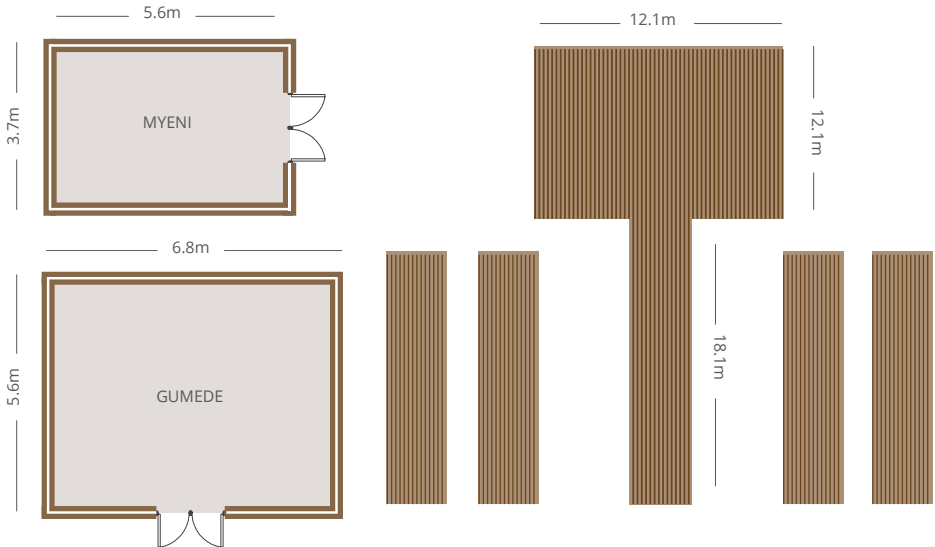

PROJECTOR & SCREEN

SHUTTLE SERVICE

WI-FI

| SEATING | GUMEDE | MYENI | JETTY | BOMA |
|-------------|--------|--------|---------|---------|
| SCHOOL ROOM | 24 pax | - | - | - |
| BOARDROOM | 20 pax | 10 pax | - | - |
| BANQUET | - | - | - | - |
| CINEMA | 20 pax | - | - | - |
| U-SHAPE | 12 pax | - | - | - |
| ON ENQUIRY | - | - | 180 pax | 100 pax |